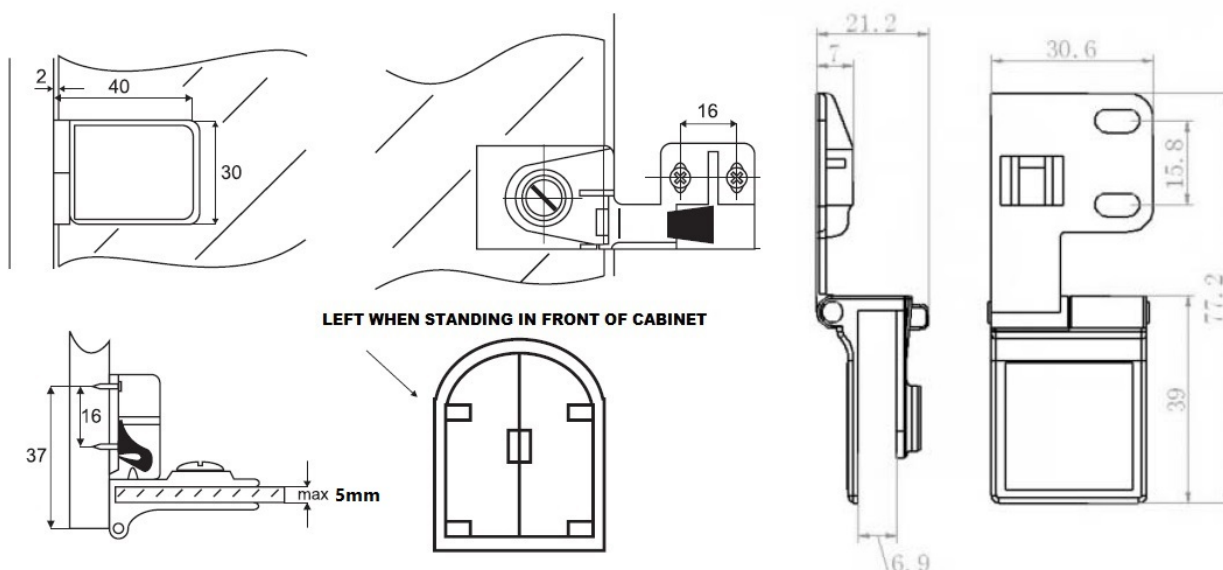

PRODUCT SHEET

Description:

Glass Door Hinge No C-13 Zamak, Black, Left

Item number:

15.06.313-0

Units	Box	Carton	HS Code	Barcode
Pcs.	100	400	8302100090	
				5704866055208

SISO A/S

Mileparken 11
DK-2740 Skovlunde
Denmark
VAT: DK 24786013

Phone +45 45 830 900

www.siso.dk
siso@siso.dk

Danske Bank
Nytorv Branch
Copenhagen
SWIFT: DABADKKK

Account no.
4180 3112 112936
IBAN Account
DK7230003112112936